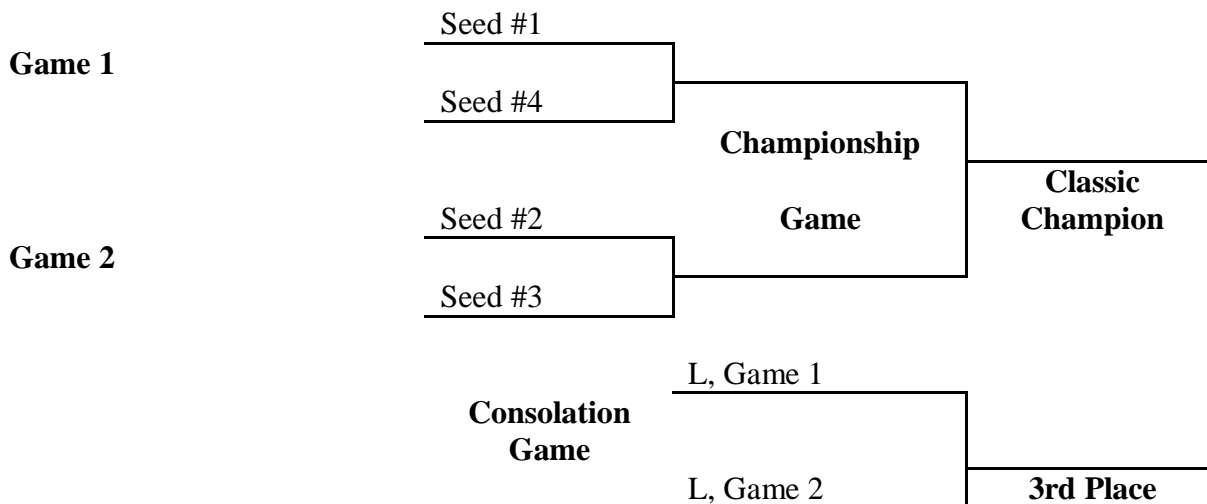

Day 1

| March 7 | | Court 10 | |
|----------------|-------------|-----------------|--|
| | Home | Away | |
| 9:00am | MU Tigers | Wheelhawks | |
| 10:45am | Magic | Cowboys | |
| 12:30pm | Cowboys | MU Tigers | |
| 2:15pm | Wheelhawks | Magic | |
| 4:00pm | Cowboys | Wheelhawks | |
| 5:45pm | MU Tigers | Magic | |

Standings for Day 2 Determined By

Win-loss Record
Points Scored (Highest)
Points Allowed (Lowest)-if needed
Margin of Victory-if needed

Day 2

| March 8 | | Court 10 | |
|----------------|----------------|-----------------|--|
| | Home | Away | |
| 9:00am | Seed #1 | Seed #4 | |
| 10:45am | Seed #2 | Seed #3 | |
| 12:30pm | L, 9:00am game | L, 10:45am game | |
| 2:15pm | W, 9:00am game | W, 10:45am game | |